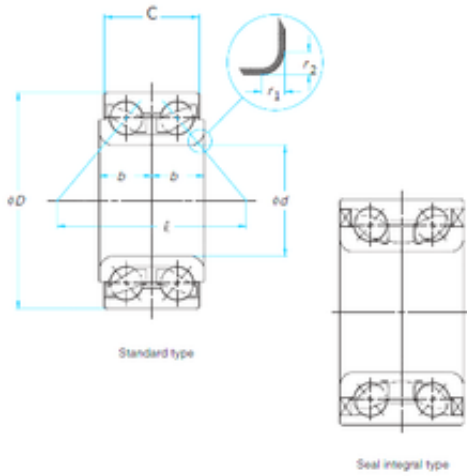

# Likao Bearing Co., Ltd.

43 mm x 82 mm x 45 mm timken 510006 bearing

Bearing No. 510006

Size	43x82x45 mm
Bore Diameter	43 mm
Outer Diameter	82 mm
Width	45 mm
d	43 mm
D	82 mm
B	45 mm

510006 Bearing 2D drawings and 3D CAD models