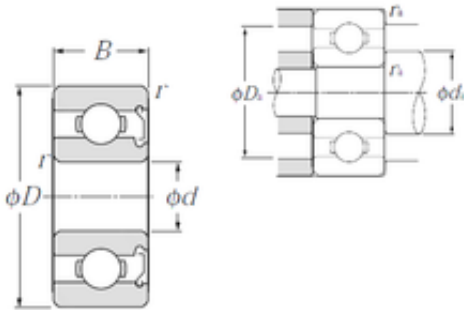

Likao Bearing Co., Ltd.

9,525 mm x 22,225 mm x 7,142 mm ntn r6z bearing

Bearing No. r6z

r6z Bearing 2D drawings and 3D CAD models

Size	9.525x22.225x7.142 mm
Bore Diameter	9,525 mm
Outer Diameter	22,225 mm
Width	7,142 mm
d	9,525 mm
D	22,225 mm
B	7,142 mm
C	7,142 mm
r min.	0,41 mm
da min.	11,5 mm
da max	11,9 mm
Da max.	20,2 mm
ra max.	0,4 mm
Weight	15 Kg
Basic dynamic load rating (C)	3,3 kN
Basic static load rating (C0)	1,4 kN
(Grease) Lubrication Speed	31000 r/min
(Oil) Lubrication Speed	37000 r/min
Category	Single Row Ball Bearings
Inventory	0.0
Manufacturer Name	NTN
Minimum Buy Quantity	N/A
Weight / Kilogram	0.01
EAN	4547359496697
Product Group	B00308

Likao Bearing Co., Ltd.

Enclosure	1 Metal Shield
Precision Class	ABEC 1 ISO P0
Maximum Capacity / Filling Slot	No
Rolling Element	Ball Bearing
Snap Ring	No
Internal Special Features	No
Cage Material	Steel
Internal Clearance	C0-Medium
Inch - Metric	Inch
Long Description	3/8" Bore; 7/8" Outside Diameter; 9/32" Outer Race Width; 1 Metal Shield; Ball Bearing; ABEC 1 ISO P0; No Filling Slot; No Snap Ring; No Internal Special Features
Category	Single Row Ball Bearing
UNSPSC	31171504
Harmonized Tariff Code	8482.10.50.68
Noun	Bearing
Keyword String	Ball
Manufacturer URL	http://www.ntnamerica.com
Manufacturer Item Number	R6Z/1E
Weight / LBS	0.022
Outside Diameter	0.875 Inch 22.225 Millimeter
Outer Race Width	0.281 Inch 7.137 Millimeter
Bore	0.375 Inch 9.525 Millimeter
bore diameter:	0.3750 in
precision rating:	ISO Class 0
outside diameter:	0.8750 in
finish/coating:	Uncoated