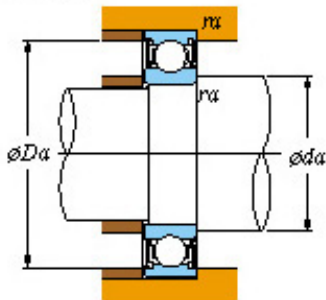

Likao Bearing Co., Ltd.

20 x 42 x 12 koyo 6004 2rs bearing

Bearing No. 6004 2rs

■ Mounting dimensions

6004 2rs Bearing 2D drawings and 3D CAD models

Bearing No.	6004 2RS
d	20
D	42
B	12
r(min)	0.6
Cr	11.7
C0r	5.05
Cu	0.350
f0	13.9
Grease lub.	17000
da(min)	24
da(max)	25
Da(max)	38
ra(max)	0.6
(Refer.)Mass(Open type)(kg)	0.069