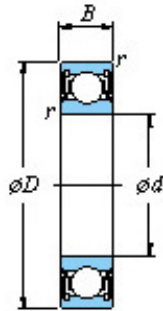

Likao Bearing Co., Ltd.

20 x 42 x 12 koyo 6004 2rs bearing

Bearing No. 6004 2rs

■ Mounting dimensions

6004 2rs Bearing 2D drawings and 3D CAD models

Bearing No.	6004 2RS
d	20
D	42
B	12
r(min)	0.6
Cr	11.7
C0r	5.05
Cu	0.350
f0	13.9
Grease lub.	17000
da(min)	24
da(max)	25
Da(max)	38
ra(max)	0.6
(Refer.)Mass(Open type)(kg)	0.069