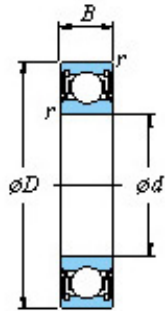

## 17 x 47 x 14 koyo 6303 2rs bearing

Bearing No. 6303 2rs

■ Mounting dimensions

6303 2rs Bearing 2D drawings and 3D CAD models

| Bearing No.                 | 6303 2RS |
|-----------------------------|----------|
| d                           | 17       |
| D                           | 47       |
| B                           | 14       |
| r(min)                      | 1        |
| Cr                          | 17.0     |
| C0r                         | 6.65     |
| Cu                          | 0.550    |
| f0                          | 12.4     |
| Grease lub.                 | 15000    |
| da(min)                     | 22       |
| da(max)                     | 24.3     |
| Da(max)                     | 42       |
| ra(max)                     | 1        |
| (Refer.)Mass(Open type)(kg) | 0.115    |