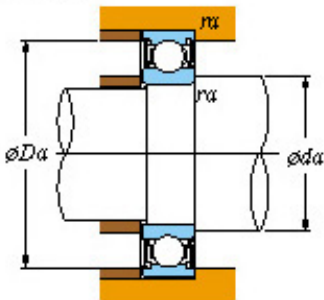

## 17 x 47 x 14 koyo 6303 2rs bearing

Bearing No. 6303 2rs

■ Mounting dimensions

6303 2rs Bearing 2D drawings and 3D CAD models

| Bearing No.                 | 6303 2RS |
|-----------------------------|----------|
| d                           | 17       |
| D                           | 47       |
| B                           | 14       |
| r(min)                      | 1        |
| Cr                          | 17.0     |
| C0r                         | 6.65     |
| Cu                          | 0.550    |
| f0                          | 12.4     |
| Grease lub.                 | 15000    |
| da(min)                     | 22       |
| da(max)                     | 24.3     |
| Da(max)                     | 42       |
| ra(max)                     | 1        |
| (Refer.)Mass(Open type)(kg) | 0.115    |