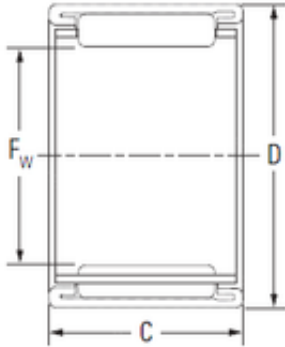

Likao Bearing Co., Ltd.

koyo bsm354126aj bearing

Bearing No. bsm354126aj

Size	35x40.5x26 mm
Bore Diameter	35 mm
Outer Diameter	40,5 mm
Width	26 mm
Fw	35 mm
D	40,5 mm
C	26 mm
Weight	0,044 Kg
Basic dynamic load rating (C)	22,7 kN
Basic static load rating (C0)	56 kN

bsm354126aj Bearing 2D drawings and 3D CAD models