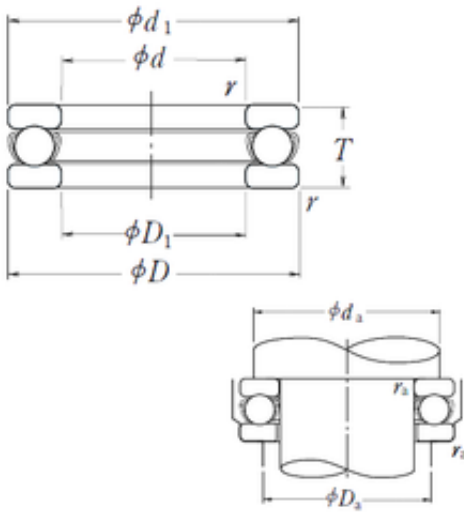

Likao Bearing Co., Ltd.

nsk 51104 bearing

Bearing No. 51104

Size	20x35x10 mm
Bore Diameter	20 mm
Outer Diameter	35 mm
Width	10 mm
d	20 mm
D	35 mm
T	10 mm
d1	35 mm
r min.	0,3 mm
D1	21 mm
da min.	29 mm
Da max.	26 mm
ra max.	0,3 mm
Weight	0,037 Kg
Basic dynamic load rating (C)	15,1 kN
Basic static load rating (C0)	26,6 kN
(Grease) Lubrication Speed	5300 r/min
Category	Thrust Ball Bearing
Inventory	0.0
Manufacturer Name	NSK
Minimum Buy Quantity	N/A
Weight / Kilogram	0.04
EAN	0029176026393
Product Group	B00308
Rolling Element	Ball Bearing
Thrust Bearing	Yes

51104 Bearing 2D drawings and 3D CAD models

Likao Bearing Co., Ltd.

Single or Double Direction	Single Direction
Banded	No
Cage Material	Steel
Precision Class	Non-Precision
Component Description	Roller Assembly Plus Raceways
Other Features	Single Row With Flat Seat
Long Description	20MM Bore 1; 21MM Bore 2; 35MM Outside Diameter; 10MM Height; Ball Bearing; Single Direction; Not Banded; Steel Cage; Non-Precision
Inch - Metric	Metric
Category	Thrust Ball Bearings
UNSPSC	31171552
Harmonized Tariff Code	8482.10.50.08
Noun	Bearing
Keyword String	Ball Thrust
Manufacturer URL	http://www.nskamericas.com
Manufacturer Item Number	51104
Weight / LBS	0.08157
Outside Diameter	1.378 Inch 35 Millimeter
Height	0.394 Inch 10 Millimeter
Bore 2	0.827 Inch 21 Millimeter
Overall Height with Aligning Washer	0 Inch 0 Millimeter
Bore 1	0.787 Inch 20 Millimeter
bore diameter:	20 mm
static load capacity:	2710 kg
outside diameter:	35 mm
dynamic load capacity:	1540 kg
overall width:	10 mm