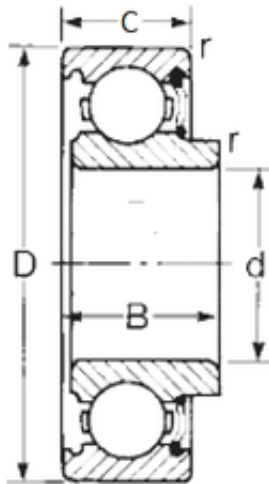

Likao Bearing Co., Ltd.

40 mm x 90 mm x 27 mm CYSD 8608 deep groove ball bearings

Bearing No. 8608

Size	40x90x27 mm
Bore Diameter	40 mm
Outer Diameter	90 mm
Width	27 mm
d	40 mm
D	90 mm
B	27 mm
C	23 mm
r min.	1,5 mm
Weight	0,695 Kg
Basic dynamic load rating (C)	40,75 kN

8608 Bearing 2D drawings and 3D CAD models