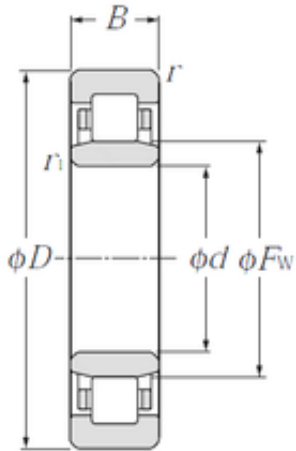

Likao Bearing Co., Ltd.

120 mm x 310 mm x 72 mm CYSD NU424 cylindrical roller bearings

Bearing No. NU424

Size	120x310x72 mm
Bore Diameter	120 mm
Outer Diameter	310 mm
Width	72 mm
d	120 mm
Fw	170 mm
D	310 mm
B	72 mm
C	72 mm
Weight	30 Kg
Basic dynamic load rating (C)	772 kN
Basic static load rating (C0)	642 kN
(Grease) Lubrication Speed	1700 r/min

NU424 Bearing 2D drawings and 3D CAD models