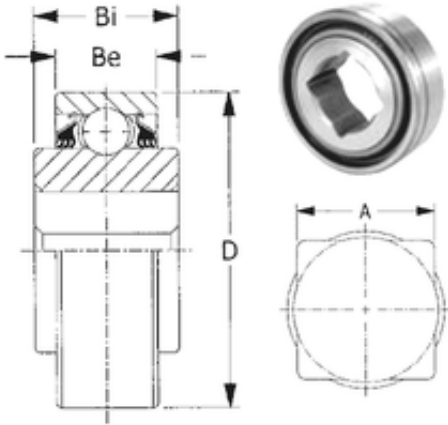

Likao Bearing Co., Ltd.

28,575 mm x 80 mm x 39,52 mm CYSD
W208PP5 deep groove ball bearings

Bearing No. W208PP5

W208PP5 Bearing 2D drawings and 3D CAD models

Size	28.575x80x39.52 mm
Bore Diameter	28,575 mm
Outer Diameter	80 mm
Width	39,52 mm
d	28,575 mm
D	80 mm
B	39,52 mm
C	18 mm
Be	18 mm
Bi	39,52 mm