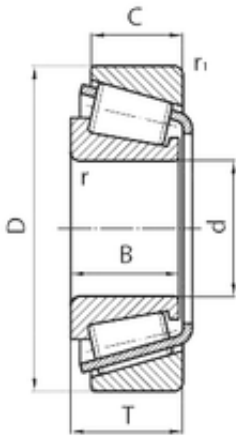

## 50 mm x 72 mm x 15 mm CYSD 32910 tapered roller bearings

Bearing No. 32910

32910 Bearing 2D drawings and 3D CAD models

Size	50x72x15 mm
Bore Diameter	50 mm
Outer Diameter	72 mm
Width	15 mm
d	50 mm
D	72 mm
T	15 mm
B	15 mm
C	12 mm
Weight	0,181 Kg
Basic dynamic load rating (C)	36,8 kN
Basic static load rating (C0)	56 kN
(Grease) Lubrication Speed	5000 r/min