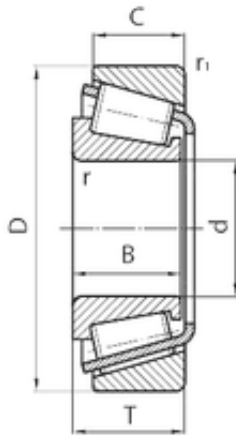

Likao Bearing Co., Ltd.

105 mm x 190 mm x 50 mm CYSD 32221 tapered roller bearings

Bearing No. 32221

Size	105x190x53 mm
Bore Diameter	105 mm
Outer Diameter	190 mm
Width	53 mm
d	105 mm
D	190 mm
T	53 mm
B	50 mm
C	43 mm
Weight	6,26 Kg
Basic dynamic load rating (C)	380 kN
Basic static load rating (C0)	578 kN
(Grease) Lubrication Speed	1800 r/min

32221 Bearing 2D drawings and 3D CAD models