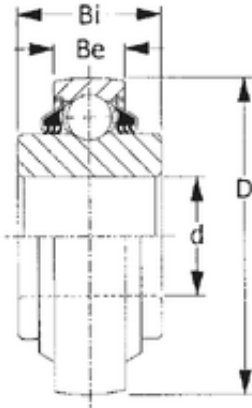

# Likao Bearing Co., Ltd.

38,113 mm x 80 mm x 42,875 mm CYSD  
W208PPB2 deep groove ball bearings

Bearing No. W208PPB2

Size	38.113x80x42.875 mm
Bore Diameter	38,113 mm
Outer Diameter	80 mm
Width	42,875 mm
d	38,113 mm
D	80 mm
B	42,875 mm
C	18 mm
Be	18 mm

W208PPB2 Bearing 2D drawings and 3D CAD models