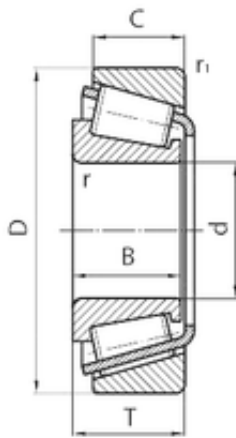

Likao Bearing Co., Ltd.

30 mm x 62 mm x 16 mm CYSD 30206 tapered roller bearings

Bearing No. 30206

Size	30x62x17.25 mm
Bore Diameter	30 mm
Outer Diameter	62 mm
Width	17,25 mm
d	30 mm
D	62 mm
T	17,25 mm
B	16 mm
C	14 mm
Weight	0,231 Kg
Basic dynamic load rating (C)	43,2 kN
Basic static load rating (C0)	50,5 kN
(Grease) Lubrication Speed	6000 r/min

30206 Bearing 2D drawings and 3D CAD models