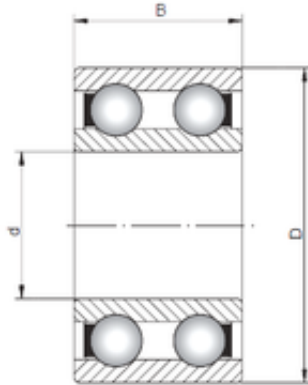

# Likao Bearing Co., Ltd.

40 mm x 90 mm x 33 mm CYSD 4308 deep groove ball bearings

Bearing No. 4308

Size	40x90x33 mm
Bore Diameter	40 mm
Outer Diameter	90 mm
Width	33 mm
d	40 mm
D	90 mm
B	33 mm
C	33 mm
r min.	1,5 mm
Weight	1,1 Kg
Basic dynamic load rating (C)	46 kN
Basic static load rating (C0)	48,8 kN
(Grease) Lubrication Speed	4600 r/min

4308 Bearing 2D drawings and 3D CAD models