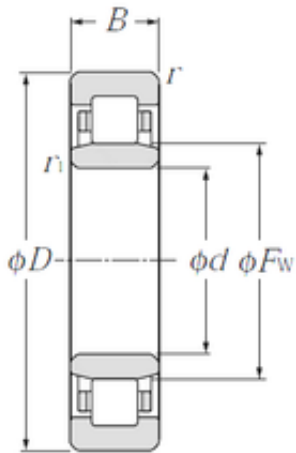

Likao Bearing Co., Ltd.

45 mm x 85 mm x 19 mm CYSD NU209E cylindrical roller bearings

Bearing No. NU209E

Size	45x85x19 mm
Bore Diameter	45 mm
Outer Diameter	85 mm
Width	19 mm
d	45 mm
Fw	54,5 mm
D	85 mm
B	19 mm
C	19 mm
Weight	0,45 Kg
Basic dynamic load rating (C)	63,8 kN
Basic static load rating (C0)	58,5 kN
(Grease) Lubrication Speed	6300 r/min

NU209E Bearing 2D drawings and 3D CAD models