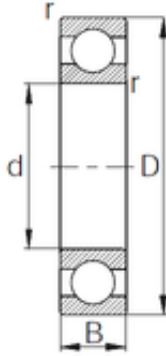

Likao Bearing Co., Ltd.

38,1 mm x 82,55 mm x 19,05 mm CYSD RLS12
deep groove ball bearings

Bearing No. RLS12

Size	38.1x82.55x19.05 mm
Bore Diameter	38,1 mm
Outer Diameter	82,55 mm
Width	19,05 mm
d	38,1 mm
D	82,55 mm
B	19,05 mm

RLS12 Bearing 2D drawings and 3D CAD models