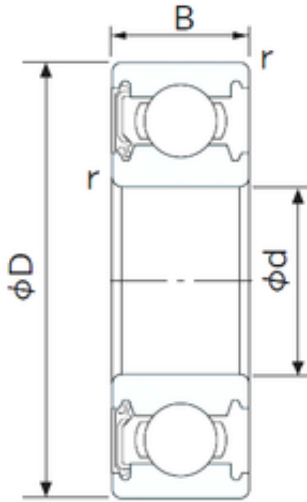

Likao Bearing Co., Ltd.

150 mm x 210 mm x 28 mm CYSD 6930-RZ
deep groove ball bearings

Bearing No. 6930-RZ

Size	150x210x28 mm
Bore Diameter	150 mm
Outer Diameter	210 mm
Width	28 mm
d	150 mm
D	210 mm
B	28 mm
C	28 mm
r min.	2 mm
Weight	2,01 Kg
Basic dynamic load rating (C)	85 kN

6930-RZ Bearing 2D drawings and 3D CAD models