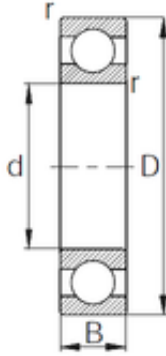

Likao Bearing Co., Ltd.

15 mm x 28 mm x 7 mm CYSD 6902 deep groove ball bearings

Bearing No. 6902

Size	15x28x7 mm
Bore Diameter	15 mm
Outer Diameter	28 mm
Width	7 mm
d	15 mm
D	28 mm
B	7 mm
C	7 mm
r min.	0,3 mm
Weight	0,018 Kg
Basic dynamic load rating (C)	4 kN

6902 Bearing 2D drawings and 3D CAD models