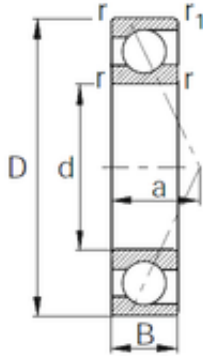

Likao Bearing Co., Ltd.

10 mm x 35 mm x 11 mm CYSD 7300 angular contact ball bearings

Bearing No. 7300

Size	10x35x11 mm
Bore Diameter	10 mm
Outer Diameter	35 mm
Width	11 mm
d	10 mm
D	35 mm
B	11 mm
C	11 mm
Angle (°)	25 °
r min.	0,6 mm
Basic dynamic load rating (C)	9,35 kN
Basic static load rating (C0)	4,4 kN
(Grease) Lubrication Speed	26000 r/min

7300 Bearing 2D drawings and 3D CAD models