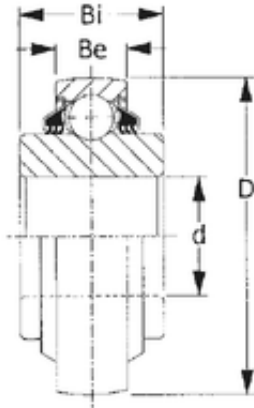

Likao Bearing Co., Ltd.

49,4 mm x 90 mm x 36,53 mm CYSD
W210PPB9 deep groove ball bearings

Bearing No. W210PPB9

Size	49.4x90x36.53 mm
Bore Diameter	49,4 mm
Outer Diameter	90 mm
Width	36,53 mm
d	49,4 mm
D	90 mm
B	36,53 mm
C	23 mm
Be	23 mm

W210PPB9 Bearing 2D drawings and 3D CAD models