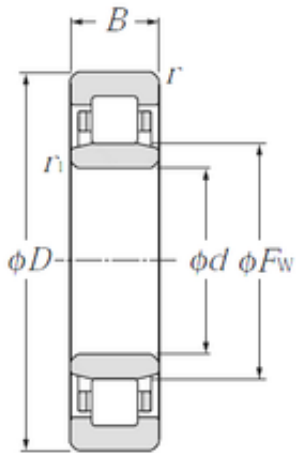

Likao Bearing Co., Ltd.

105 mm x 190 mm x 36 mm CYSD NU221 cylindrical roller bearings

Bearing No. NU221

Size	105x190x36 mm
Bore Diameter	105 mm
Outer Diameter	190 mm
Width	36 mm
d	105 mm
Fw	126,8 mm
D	190 mm
B	36 mm
C	36 mm
Weight	4 Kg
Basic dynamic load rating (C)	235 kN
Basic static load rating (C0)	185 kN
(Grease) Lubrication Speed	2800 r/min

NU221 Bearing 2D drawings and 3D CAD models