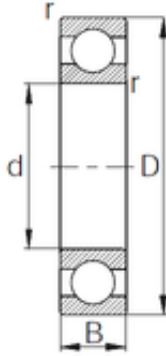

Likao Bearing Co., Ltd.

25 mm x 62 mm x 25,4 mm CYSD W6305 deep groove ball bearings

Bearing No. W6305

Size	25x62x25.4 mm
Bore Diameter	25 mm
Outer Diameter	62 mm
Width	25,4 mm
d	25 mm
D	62 mm
B	25,4 mm
C	25,4 mm
r min.	0,5 mm
Weight	0,35 Kg
Basic dynamic load rating (C)	22,38 kN

W6305 Bearing 2D drawings and 3D CAD models