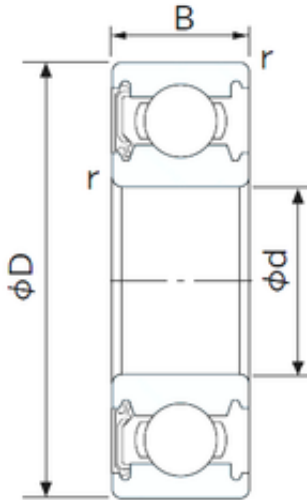

Likao Bearing Co., Ltd.

220 mm x 270 mm x 24 mm CYSD 6844-RS
deep groove ball bearings

Bearing No. 6844-RS

Size	220x270x24 mm
Bore Diameter	220 mm
Outer Diameter	270 mm
Width	24 mm
d	220 mm
D	270 mm
B	24 mm
C	24 mm
r min.	1,5 mm
Weight	2,9 Kg
Basic dynamic load rating (C)	76,5 kN

6844-RS Bearing 2D drawings and 3D CAD models