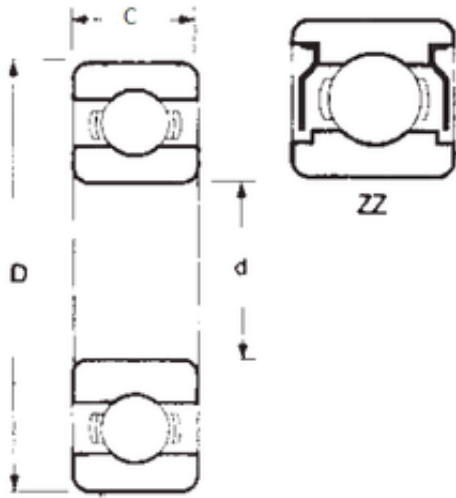

# Likao Bearing Co., Ltd.

100 mm x 125 mm x 13 mm FBJ 6820ZZ deep groove ball bearings

Bearing No. 6820ZZ

Size	100x125x13 mm
Bore Diameter	100 mm
Outer Diameter	125 mm
Width	13 mm
d	100 mm
D	125 mm
B	13 mm
C	13 mm
Weight	0,31 Kg
Basic dynamic load rating (C)	19,9 kN
Basic static load rating (C0)	18,3 kN

6820ZZ Bearing 2D drawings and 3D CAD models