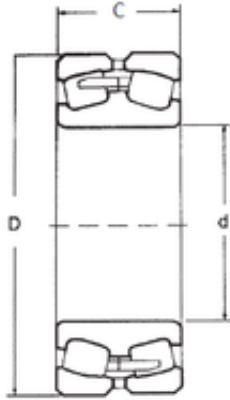

# Likao Bearing Co., Ltd.

220 mm x 370 mm x 120 mm FBJ 23144  
spherical roller bearings

Bearing No. 23144

Size	220x370x120 mm
Bore Diameter	220 mm
Outer Diameter	370 mm
Width	120 mm
d	220 mm
D	370 mm
B	120 mm
C	120 mm
Weight	54,8 Kg
Basic dynamic load rating (C)	1440 kN
Basic static load rating (C0)	2700 kN
(Grease) Lubrication Speed	880 r/min

23144 Bearing 2D drawings and 3D CAD models