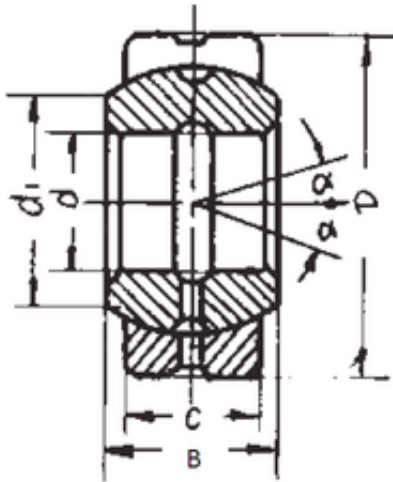

## 50 mm x 75 mm x 35 mm FBJ GE50ES plain bearings

Bearing No. GE50ES

GE50ES Bearing 2D drawings and 3D CAD models

Size	50x75x35 mm
Bore Diameter	50 mm
Outer Diameter	75 mm
Width	35 mm
d	50 mm
D	75 mm
B	35 mm
C	28 mm
d1	55 mm
Angle	6 °
Weight	0,546 Kg
Basic dynamic load rating (C)	156 kN