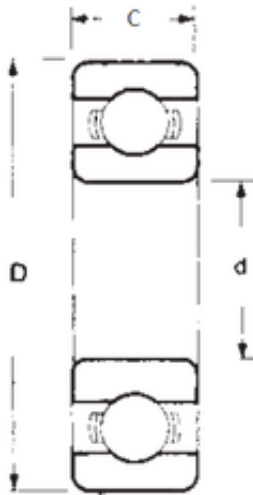

Likao Bearing Co., Ltd.

35 mm x 72 mm x 17 mm FBJ 6207 deep groove ball bearings

Bearing No. 6207

Size	35x72x17 mm
Bore Diameter	35 mm
Outer Diameter	72 mm
Width	17 mm
d	35 mm
D	72 mm
B	17 mm
C	17 mm
Weight	0,29 Kg
Basic dynamic load rating (C)	25,5 kN
Basic static load rating (C0)	15,3 kN
(Grease) Lubrication Speed	9000 r/min

6207 Bearing 2D drawings and 3D CAD models