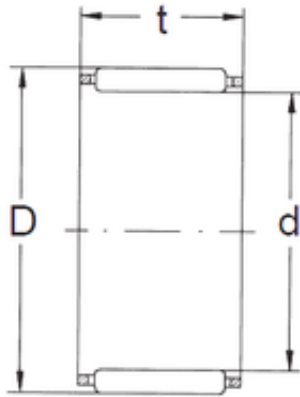

FBJ K82X89X20 needle roller bearings

Bearing No. K82X89X20

Size	82x89x20 mm
Bore Diameter	82 mm
Outer Diameter	89 mm
Width	20 mm
d	82 mm
D	89 mm
T	20 mm
Weight	0,13 Kg
Basic dynamic load rating (C)	55 kN
Basic static load rating (C0)	12 kN
(Grease) Lubrication Speed	3300 r/min

K82X89X20 Bearing 2D drawings and 3D CAD models