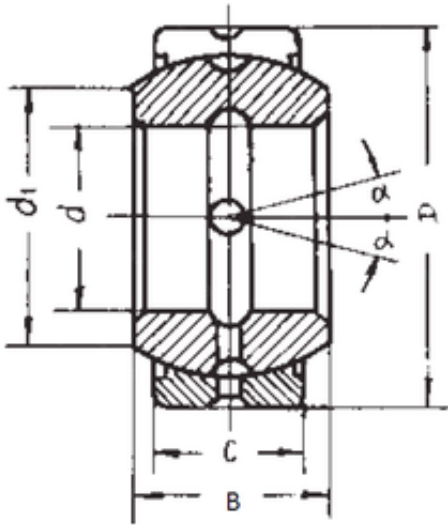

Likao Bearing Co., Ltd.

38,1 mm x 61,913 mm x 33,325 mm FBJ
GEZ38ES-2RS plain bearings

Bearing No. GEZ38ES-2RS

Size	38.1x61.913x33.325 mm
Bore Diameter	38,1 mm
Outer Diameter	61,913 mm
Width	33,325 mm
d	38,1 mm
D	61,913 mm
B	33,325 mm
C	28,575 mm
d1	41,2 mm
Angle	6 °
Weight	0,422 Kg
Basic dynamic load rating (C)	125 kN

GEZ38ES-2RS Bearing 2D drawings and 3D CAD models