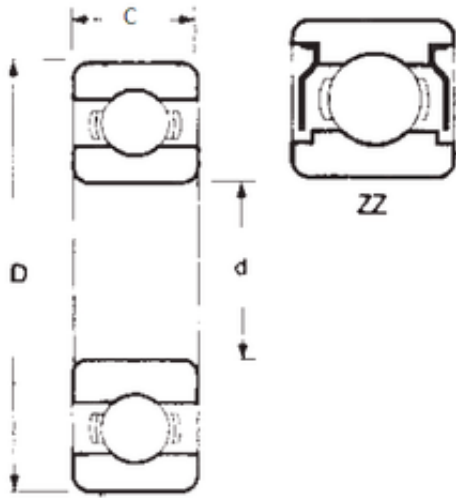

Likao Bearing Co., Ltd.

12 mm x 24 mm x 6 mm FBJ 6901ZZ deep groove ball bearings

Bearing No. 6901ZZ

Size	12x24x6 mm
Bore Diameter	12 mm
Outer Diameter	24 mm
Width	6 mm
d	12 mm
D	24 mm
B	6 mm
C	6 mm
Weight	0,011 Kg
Basic dynamic load rating (C)	2,25 kN
Basic static load rating (C0)	0,98 kN

6901ZZ Bearing 2D drawings and 3D CAD models