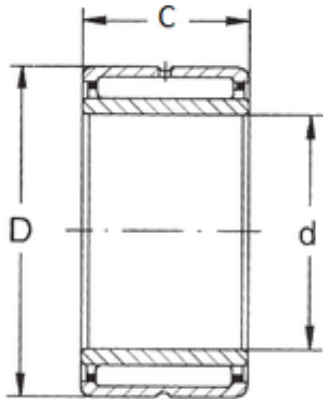

## 42 mm x 57 mm x 30 mm FBJ NKI 42/30 needle roller bearings

Bearing No. NKI 42/30

Size	42x57x30 mm
Bore Diameter	42 mm
Outer Diameter	57 mm
Width	30 mm
d	42 mm
D	57 mm
B	30 mm
C	30 mm
Weight	0,222 Kg
Basic dynamic load rating (C)	42,5 kN
Basic static load rating (C0)	91,5 kN
(Grease) Lubrication Speed	5500 r/min