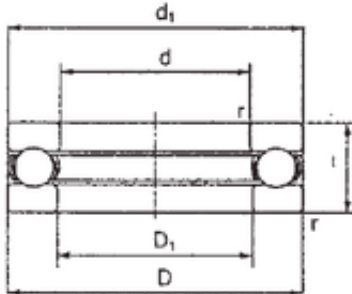

FBJ 2906 thrust ball bearings

Bearing No. 2906

Size	30x50x14 mm
Bore Diameter	30 mm
Outer Diameter	50 mm
Width	14 mm
d	30 mm
D	50 mm
T	14 mm
d1	0,6 mm
r min.	0,6 mm
D1	30,2 mm
Weight	0,107 Kg
Basic dynamic load rating (C)	20,2 kN
Basic static load rating (C0)	42 kN
(Grease) Lubrication Speed	3700 r/min

2906 Bearing 2D drawings and 3D CAD models