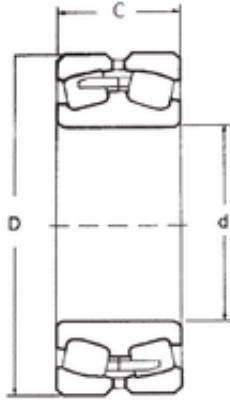

Likao Bearing Co., Ltd.

180 mm x 380 mm x 126 mm FBJ 22336
spherical roller bearings

Bearing No. 22336

Size	180x380x126 mm
Bore Diameter	180 mm
Outer Diameter	380 mm
Width	126 mm
d	180 mm
D	380 mm
B	126 mm
C	126 mm
Weight	60,08 Kg
Basic dynamic load rating (C)	1386 kN
Basic static load rating (C0)	2270 kN
(Grease) Lubrication Speed	700 r/min

22336 Bearing 2D drawings and 3D CAD models