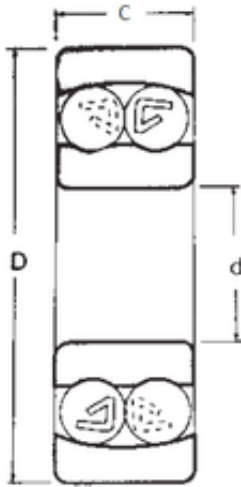

# Likao Bearing Co., Ltd.

12 mm x 32 mm x 14 mm FBJ 2201 self aligning ball bearings

Bearing No. 2201

Size	12x32x14 mm
Bore Diameter	12 mm
Outer Diameter	32 mm
Width	14 mm
d	12 mm
D	32 mm
B	14 mm
C	14 mm
Weight	0,053 Kg
Basic dynamic load rating (C)	7,65 kN
Basic static load rating (C0)	1,75 kN
(Grease) Lubrication Speed	2100 r/min

2201 Bearing 2D drawings and 3D CAD models