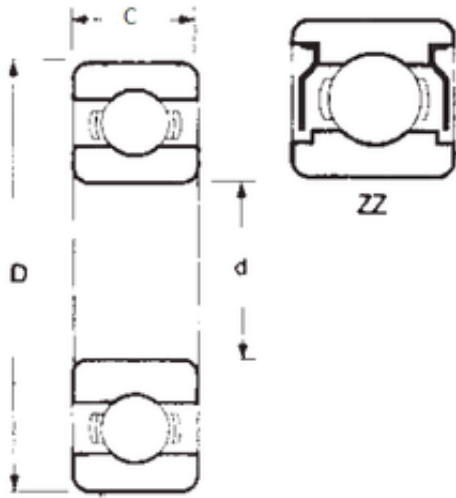

# Likao Bearing Co., Ltd.

45 mm x 100 mm x 25 mm FBJ 6309ZZ deep groove ball bearings

Bearing No. 6309ZZ

Size	45x100x25 mm
Bore Diameter	45 mm
Outer Diameter	100 mm
Width	25 mm
d	45 mm
D	100 mm
B	25 mm
C	25 mm
Weight	0,83 Kg
Basic dynamic load rating (C)	52,7 kN
Basic static load rating (C0)	31,5 kN

6309ZZ Bearing 2D drawings and 3D CAD models