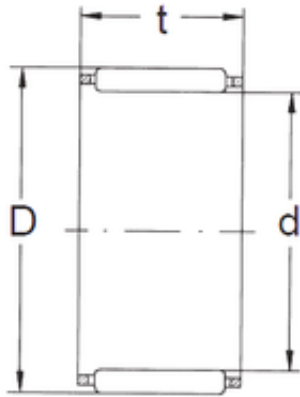

FBJ K60X68X25 needle roller bearings

Bearing No. K60X68X25

Size	60x68x25 mm
Bore Diameter	60 mm
Outer Diameter	68 mm
Width	25 mm
d	60 mm
D	68 mm
T	25 mm
Weight	0,097 Kg
Basic dynamic load rating (C)	52 kN
Basic static load rating (C0)	105 kN
(Grease) Lubrication Speed	4300 r/min

K60X68X25 Bearing 2D drawings and 3D CAD models