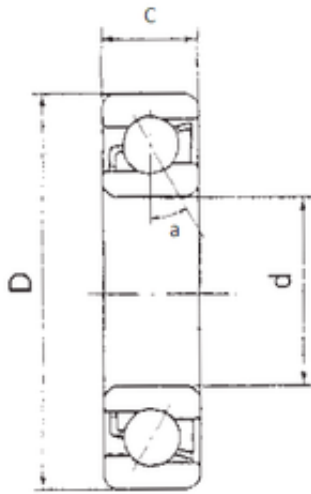

# Likao Bearing Co., Ltd.

100 mm x 215 mm x 40 mm FBJ 7224B angular contact ball bearings

Bearing No. 7224B

Size	100x215x40 mm
Bore Diameter	100 mm
Outer Diameter	215 mm
Width	40 mm
d	100 mm
D	215 mm
B	40 mm
C	40 mm
Angle ( ° )	40 °
Weight	6,1 Kg
Basic dynamic load rating (C)	165000 kN
Basic static load rating (C0)	163000 kN
(Grease) Lubrication Speed	2200 r/min

7224B Bearing 2D drawings and 3D CAD models