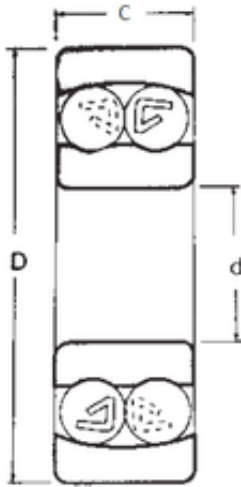

Likao Bearing Co., Ltd.

35 mm x 72 mm x 23 mm FBJ 2207 self aligning ball bearings

Bearing No. 2207

Size	35x72x23 mm
Bore Diameter	35 mm
Outer Diameter	72 mm
Width	23 mm
d	35 mm
D	72 mm
B	23 mm
C	23 mm
Weight	0,403 Kg
Basic dynamic load rating (C)	21,6 kN
Basic static load rating (C0)	6,6 kN
(Grease) Lubrication Speed	8500 r/min

2207 Bearing 2D drawings and 3D CAD models