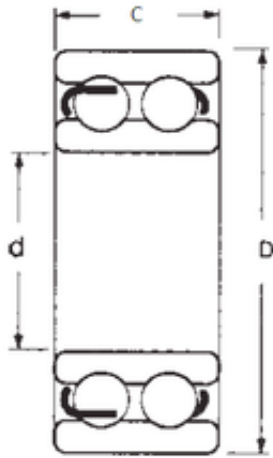

Likao Bearing Co., Ltd.

30 mm x 72 mm x 27 mm FBJ 4306 deep groove ball bearings

Bearing No. 4306

Size	30x72x27 mm
Bore Diameter	30 mm
Outer Diameter	72 mm
Width	27 mm
d	30 mm
D	72 mm
B	27 mm
C	27 mm
Weight	0,5 Kg
Basic dynamic load rating (C)	41 kN
Basic static load rating (C0)	30,6 kN
(Grease) Lubrication Speed	6700 r/min

4306 Bearing 2D drawings and 3D CAD models