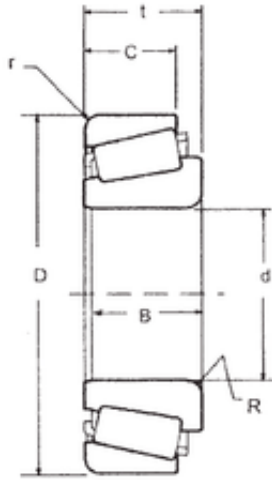

Likao Bearing Co., Ltd.

136,525 mm x 190,5 mm x 39,688 mm FBJ
48393/48320 tapered roller bearings

Bearing No. 48393/48320

Size	136.525x190.5x39.688 mm
Bore Diameter	136,525 mm
Outer Diameter	190,5 mm
Width	39,688 mm
d	136,525 mm
D	190,5 mm
T	39,688 mm
B	39,688 mm
C	33,338 mm
Weight	3,43 Kg
Basic dynamic load rating (C)	236 kN
Basic static load rating (C0)	475 kN
(Grease) Lubrication Speed	1700 r/min

48393/48320 Bearing 2D drawings and 3D CAD models