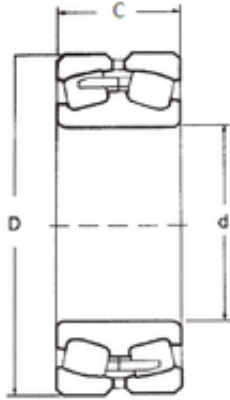

# Likao Bearing Co., Ltd.

160 mm x 340 mm x 114 mm FBJ 22332  
spherical roller bearings

Bearing No. 22332

Size	160x340x114 mm
Bore Diameter	160 mm
Outer Diameter	340 mm
Width	114 mm
d	160 mm
D	340 mm
B	114 mm
C	114 mm
Weight	51,9 Kg
Basic dynamic load rating (C)	1380 kN
Basic static load rating (C0)	1790 kN
(Grease) Lubrication Speed	1100 r/min

22332 Bearing 2D drawings and 3D CAD models