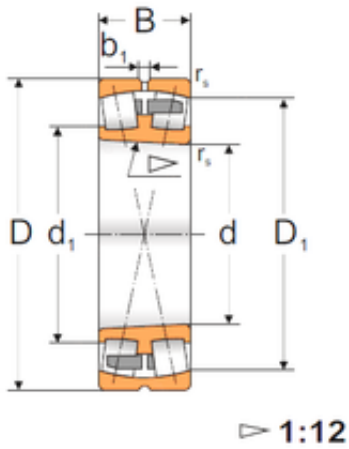

## 110 mm x 170 mm x 45 mm FBJ 23022K spherical roller bearings

Bearing No. 23022K

Size	110x170x45 mm
Bore Diameter	110 mm
Outer Diameter	170 mm
Width	45 mm
d	110 mm
D	170 mm
B	45 mm
C	45 mm
Weight	3,96 Kg
Basic dynamic load rating (C)	286 kN
Basic static load rating (C0)	478 kN
(Grease) Lubrication Speed	2100 r/min

23022K Bearing 2D drawings and 3D CAD models