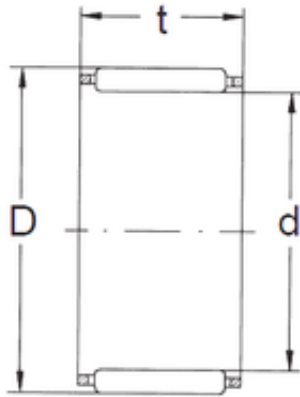

FBJ K16X22X20 needle roller bearings

Bearing No. K16X22X20

Size	16x22x20 mm
Bore Diameter	16 mm
Outer Diameter	22 mm
Width	20 mm
d	16 mm
D	22 mm
T	20 mm
Weight	0,017 Kg
Basic dynamic load rating (C)	16 kN
Basic static load rating (C0)	18,8 kN
(Grease) Lubrication Speed	15000 r/min

K16X22X20 Bearing 2D drawings and 3D CAD models