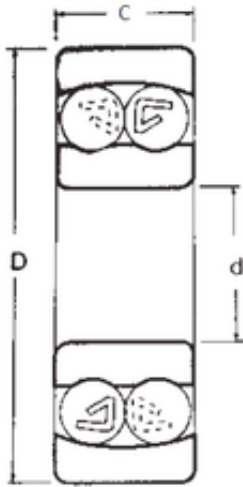

Likao Bearing Co., Ltd.

25 mm x 52 mm x 15 mm FBJ 1205 self aligning ball bearings

Bearing No. 1205

Size	25x52x15 mm
Bore Diameter	25 mm
Outer Diameter	52 mm
Width	15 mm
d	25 mm
D	52 mm
B	15 mm
C	15 mm
Weight	0,141 Kg
Basic dynamic load rating (C)	12,1 kN
Basic static load rating (C0)	3,3 kN
(Grease) Lubrication Speed	12000 r/min

1205 Bearing 2D drawings and 3D CAD models