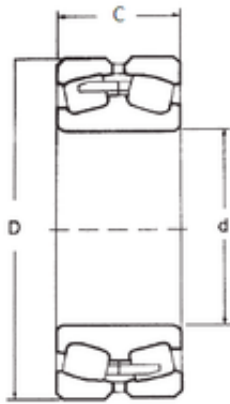

Likao Bearing Co., Ltd.

140 mm x 300 mm x 102 mm FBJ 22328
spherical roller bearings

Bearing No. 22328

Size	140x300x102 mm
Bore Diameter	140 mm
Outer Diameter	300 mm
Width	102 mm
d	140 mm
D	300 mm
B	102 mm
C	102 mm
Weight	34,84 Kg
Basic dynamic load rating (C)	907,5 kN
Basic static load rating (C0)	1340 kN
(Grease) Lubrication Speed	900 r/min

22328 Bearing 2D drawings and 3D CAD models