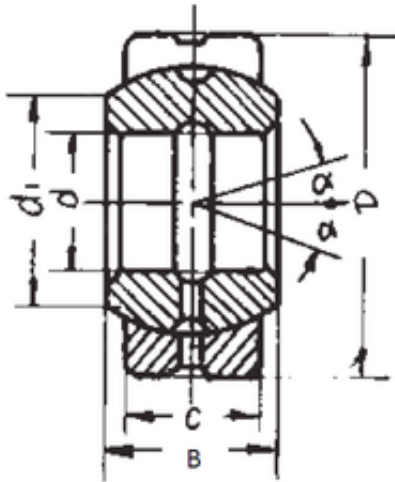

80 mm x 120 mm x 55 mm FBJ GE80ES plain bearings

Bearing No. GE80ES

Size	80x120x55 mm
Bore Diameter	80 mm
Outer Diameter	120 mm
Width	55 mm
d	80 mm
D	120 mm
B	55 mm
C	45 mm
d1	88 mm
Angle	6 °
Weight	2,31 Kg
Basic dynamic load rating (C)	400 kN

GE80ES Bearing 2D drawings and 3D CAD models